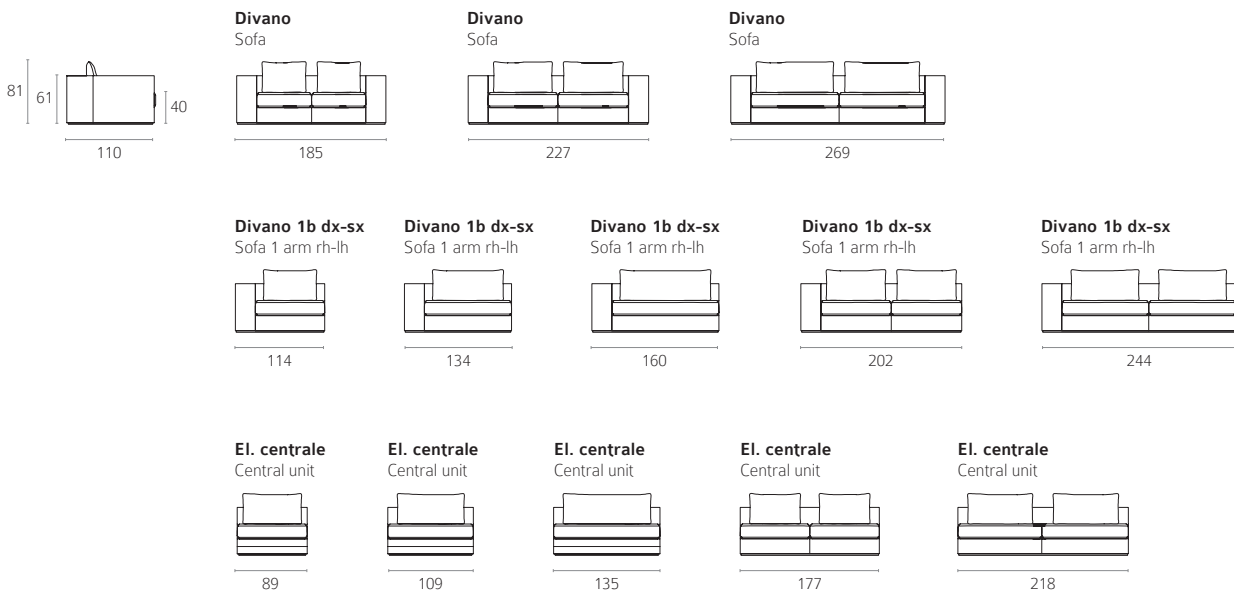

FEET. In black PVC adjustable 25 mm high.

BASEMENT. h. mm 20 - Metal - Finishes: MA02 Brown - MA05 Smoke - Bronze

ELEMENTI SINGOLI / ELEMENTS

Chaise longue 89
Long chair 89

Chaise longue 110
Long chair 110