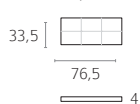

Tavolino
Coffee table

Vassoio
Tray