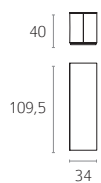

Tavolino
Coffee table