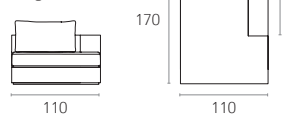

FEET. In black PVC adjustable 25 mm high.

BASEMENT. h. mm 20 - Metal - Finishes: MA02 Brown - MA05 Smoke - Bronze

ELEMENTI SINGOLI / ELEMENTS

Chaise longue 89
Long chair 89

Chaise longue 110
Long chair 110