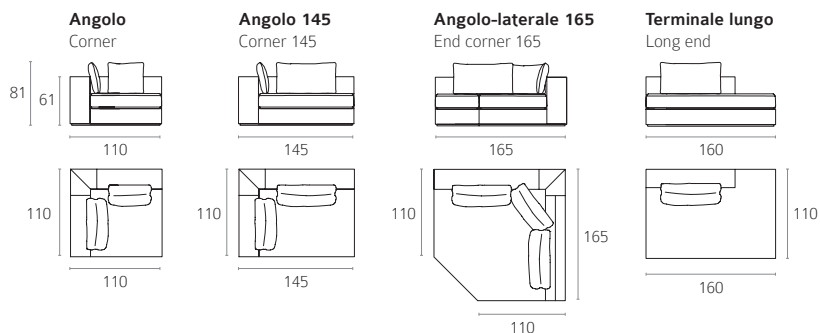

FEET. In black PVC adjustable 25 mm high.

BASEMENT. h. mm 20 - Metal - Finishes: MA02 Brown - MA05 Smoke - Bronze

ELEMENTI SINGOLI / ELEMENTS

Chaise longue 89
Long chair 89

Chaise longue 110
Long chair 110