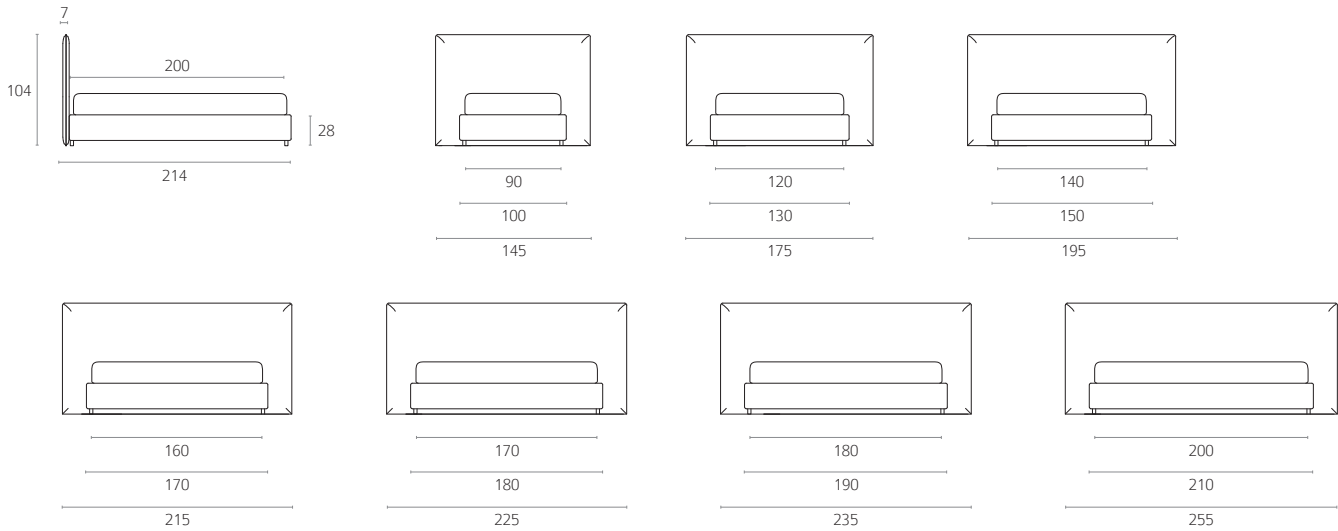

HEADREST. Available with large or small size.

BEDSTEAD TYPE. Fixed base - storage base with container - base with movement.

COVER. Fabric, Completely removable. Leather, removable base frame.

FEET. Black PVC - h. mm 40.

DIMENSIONI / SIZES

VERSIONE CON TESTATA SPORGENTE - Base con rete fissa.

VERSION WITH LARGE HEADREST - Fixed base.

VERSIONE CON TESTATA SPORGENTE - Base con rete contenitore.

VERSION WITH LARGE HEADREST - Storage base.