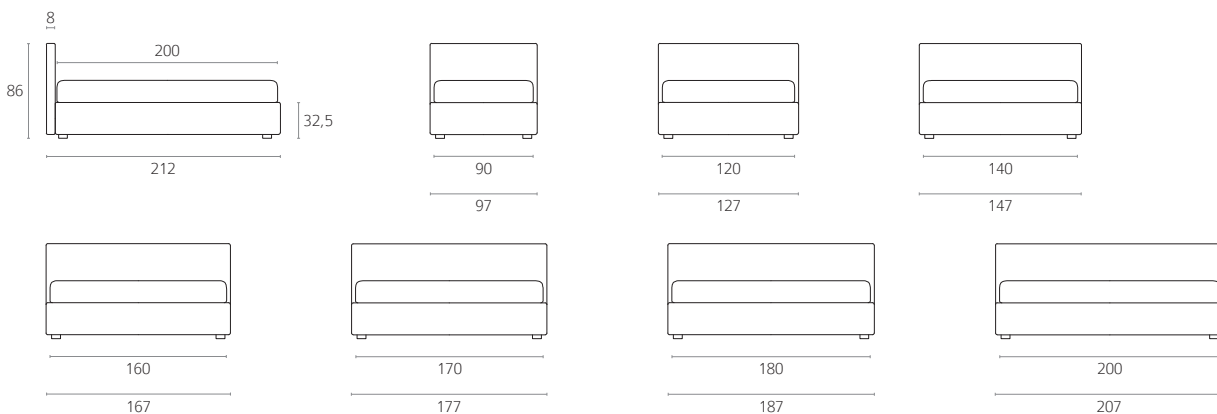

Base con rete contenitore.

Storage base.