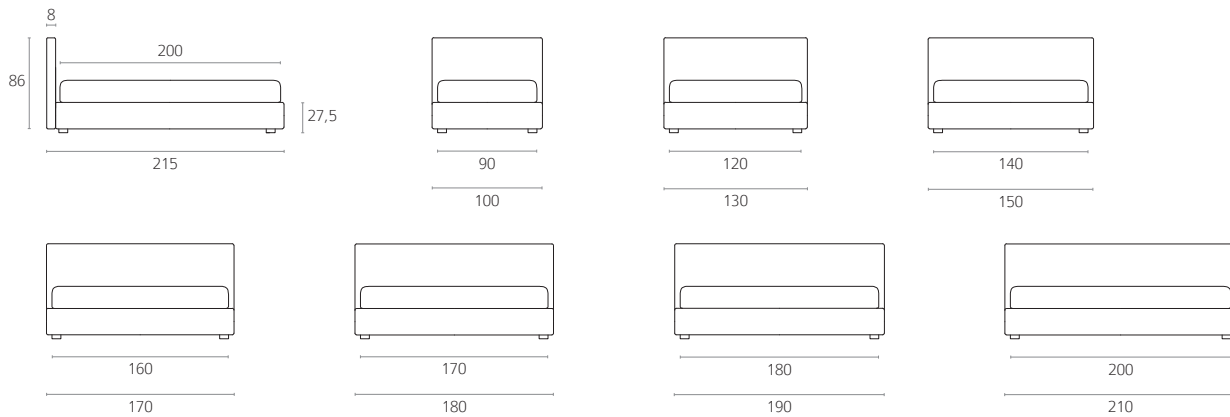

ISEO Design CRS Barzaghi Salotti

STRUTTURA. In legno massello rivestito con poliuretano espanso ad alta resistenza e ricoperto da fibra termolegata e traspirante accoppiata con tela di cotone bianca.

TESTATA. Disponibile nella versione a sommier o con una o più sponde.

RETE. Disponibile con rete piana - rete box contenitore - rete con movimento. Rete con 2° letto estraibile.

RIVESTIMENTO FINALE. Tessuto, completamente sfoderabile. Pelle, giroletto sfoderabile.

PIEDI. Distanziali PVC col. nero.

STRUCTURE. In solid wood covered with high resilience polyurethane foam and a breathable heat-bonded quilted fiber casing laminated to a white cotton fabric.

HEADREST. Available in the sommier version or with one or more sides.

BEDSTEAD TYPE. Fixed base - storage base with container - base with movement. Base with second bed.

COVER. Fabric, completely removable. Leather, removable base frame.

FEET. Black PVC.

DIMENSIONI / SIZES

Base con rete fissa.

Fixed base.