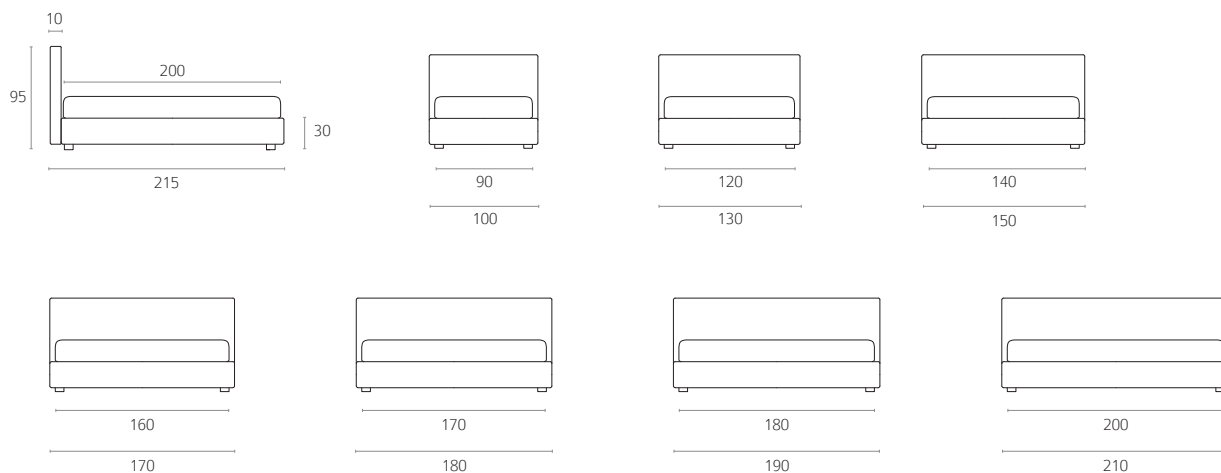

DIMENSIONI / SIZES

Base con rete fissa.

Fixed base.