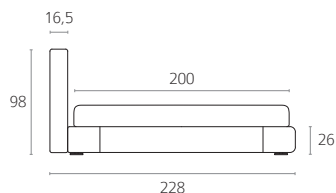

COVER. Fabric, Completely removable. Leather, removable base frame.

FEET. Black PVC - h. mm 25 - Metal h. mm 25, finishes: MA05 - MA02.

DIMENSIONI / SIZES

Base con rete fissa.

Fixed base.

160

179

170