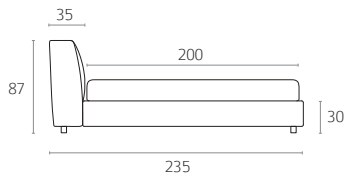

HEADREST. In polyurethane foam T. PF 21 SM Olmo covered with duck feather.

BEDSTEAD TYPE. Fixed base - storage base with container - base with movement.

COVER. Fabric, completely removable. Leather, removable base frame.

FEET. Black PVC h. mm 60.

DIMENSIONI / SIZES

Base con rete fissa.

Fixed base.

Base con rete contenitore.

Storage base.