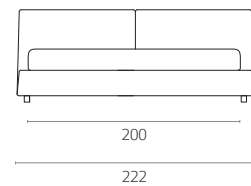

HEADREST. In polyurethane foam T. PF 21 SM Olmo covered with duck feather.

BEDSTEAD TYPE. Fixed base - storage base with container - base with movement.

COVER. Fabric, completely removable. Leather, removable base frame.

FEET. Black PVC h. mm 60.

DIMENSIONI / SIZES

Base con rete fissa.

Fixed base.

Base con rete contenitore.

Storage base.