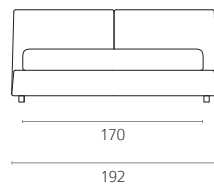

HEADREST. In polyurethane foam T. PF 21 SM Olmo covered with duck feather.

BEDSTEAD TYPE. Fixed base - storage base with container - base with movement.

COVER. Fabric, completely removable. Leather, removable base frame.

FEET. Black PVC h. mm 60.

DIMENSIONI / SIZES

Base con rete fissa.

Fixed base.

Base con rete contenitore.

Storage base.