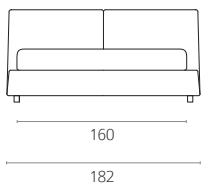

HEADREST. In polyurethane foam T. PF 21 SM Olmo covered with duck feather.

BEDSTEAD TYPE. Fixed base - storage base with container - base with movement.

COVER. Fabric, completely removable. Leather, removable base frame.

FEET. Black PVC h. mm 60.

DIMENSIONI / SIZES

Base con rete fissa.

Fixed base.

Base con rete contenitore.

Storage base.