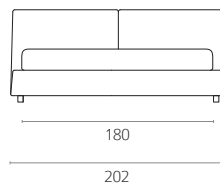

HEADREST. In polyurethane foam T. PF 21 SM Olmo covered with duck feather.

BEDSTEAD TYPE. Fixed base - storage base with container - base with movement.

COVER. Fabric, completely removable. Leather, removable base frame.

FEET. Black PVC h. mm 60.

DIMENSIONI / SIZES

Base con rete fissa.

Fixed base.

Base con rete contenitore.

Storage base.